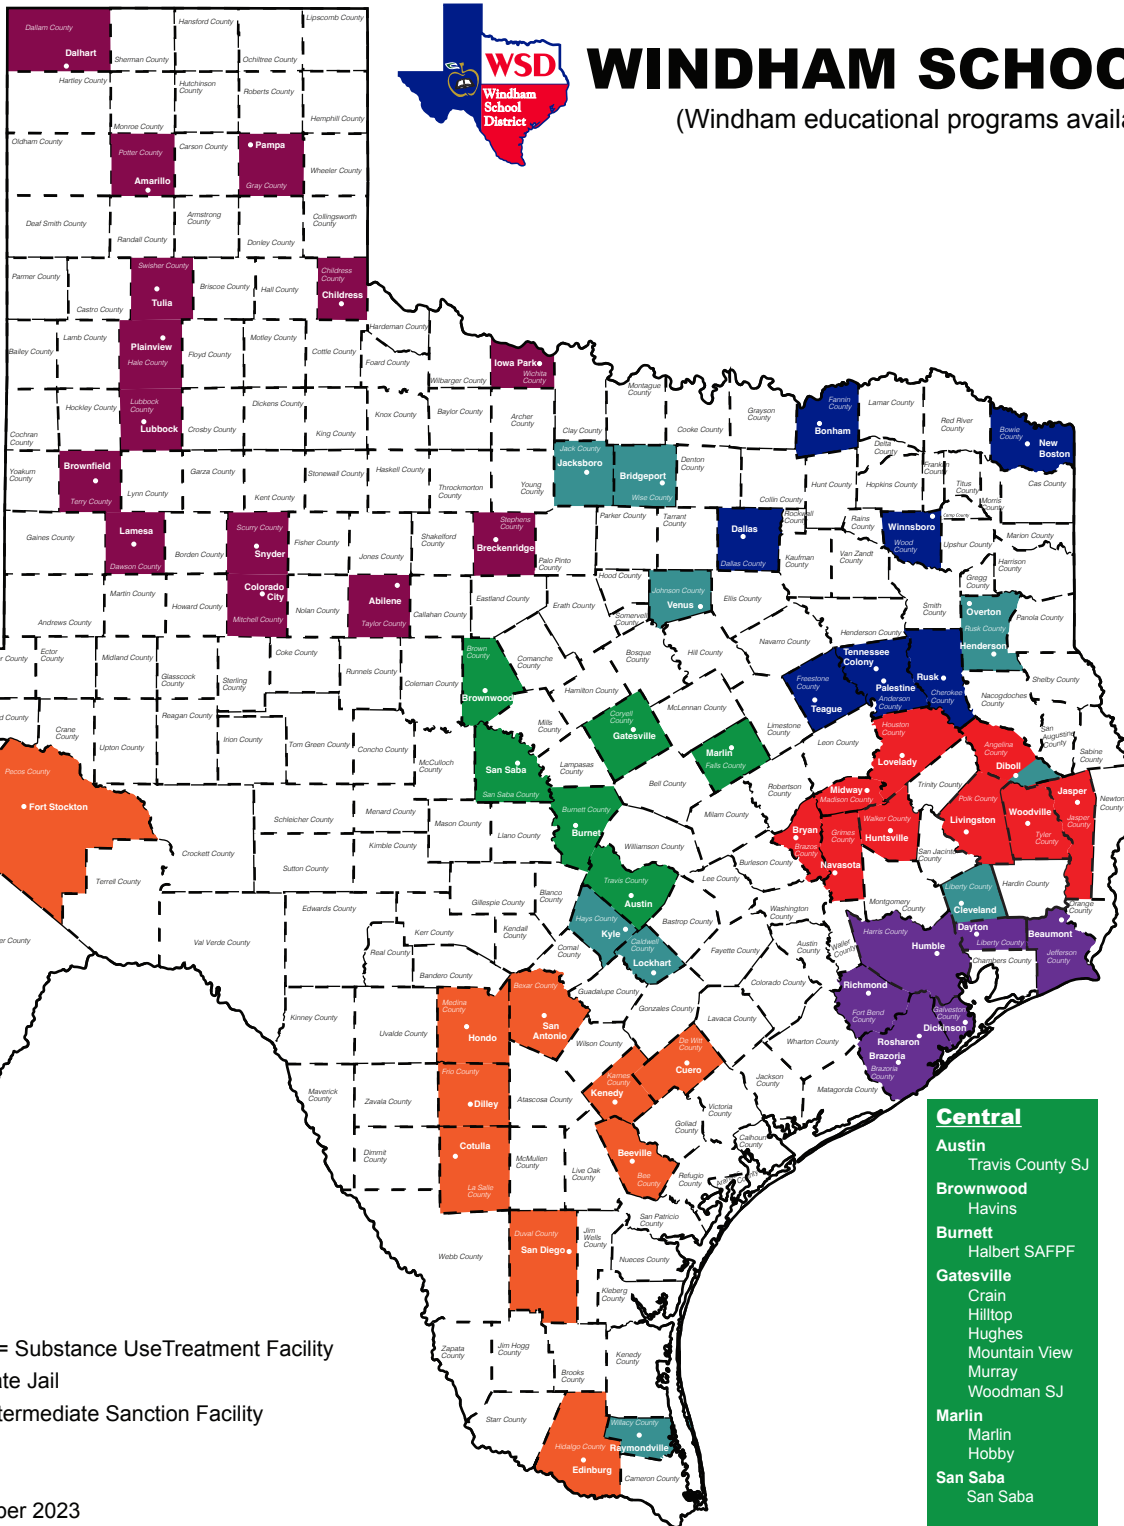

WINDHAM SCHOOL DISTRICT

(Windham educational programs available at these 97 locations)

- Panhandle**
- Abilene
 - Middleton
 - Robertson
 - Amarillo
 - Clements
 - Breckenridge
 - Sayle SAFFP
 - Childress
 - Roach
 - Colorado City
 - Wallace
 - Dalhart
 - Dalhart
 - Iowa Park
 - Allred
 - Lamesa
 - Smith
 - Lubbock
 - Montford
 - Pampa
 - Baten ISF
 - Jordan
 - Plainview
 - Formby SJ
 - Wheeler SJ
 - Snyder
 - Daniel
 - Tulia
 - Mechler

- North Texas**
- Bonham
 - Cole SJ
 - Moore
 - Dallas
 - Hutchins SJ
 - New Boston
 - Telford
 - Palestine
 - Powledge
 - Rusk
 - Hodge
 - Teague
 - Boyd
 - Tennessee Colony
 - Beto
 - Coffield
 - Michael
 - Winnboro
 - Johnston SAFFP

- Bluebonnet**
- Bridgeport
 - Bridgeport
 - Cleveland
 - O.J. Bell
 - Diboll
 - Diboll
 - Henderson
 - Bradshaw
 - East TX Treatment Facility
 - Jacksboro
 - Lindsey
 - Kyle
 - Kyle
 - Lockhart
 - Coleman
 - Overton
 - B.M. Moore
 - Raymondville
 - Willacy
 - Venus
 - Estes

- East Texas**
- Bryan
 - Hamilton
 - Diboll
 - Duncan
 - Huntsville
 - Byrd
 - Ellis
 - Estelle
 - Goree
 - Holliday
 - Huntsville
 - Wynne
 - Jasper
 - Goodman ISF
 - Livingston
 - Polunsky
 - Lovelady
 - Wainwright
 - Navasota
 - Luther
 - Pack
 - Midway
 - Ferguson
 - Woodville
 - Lewis