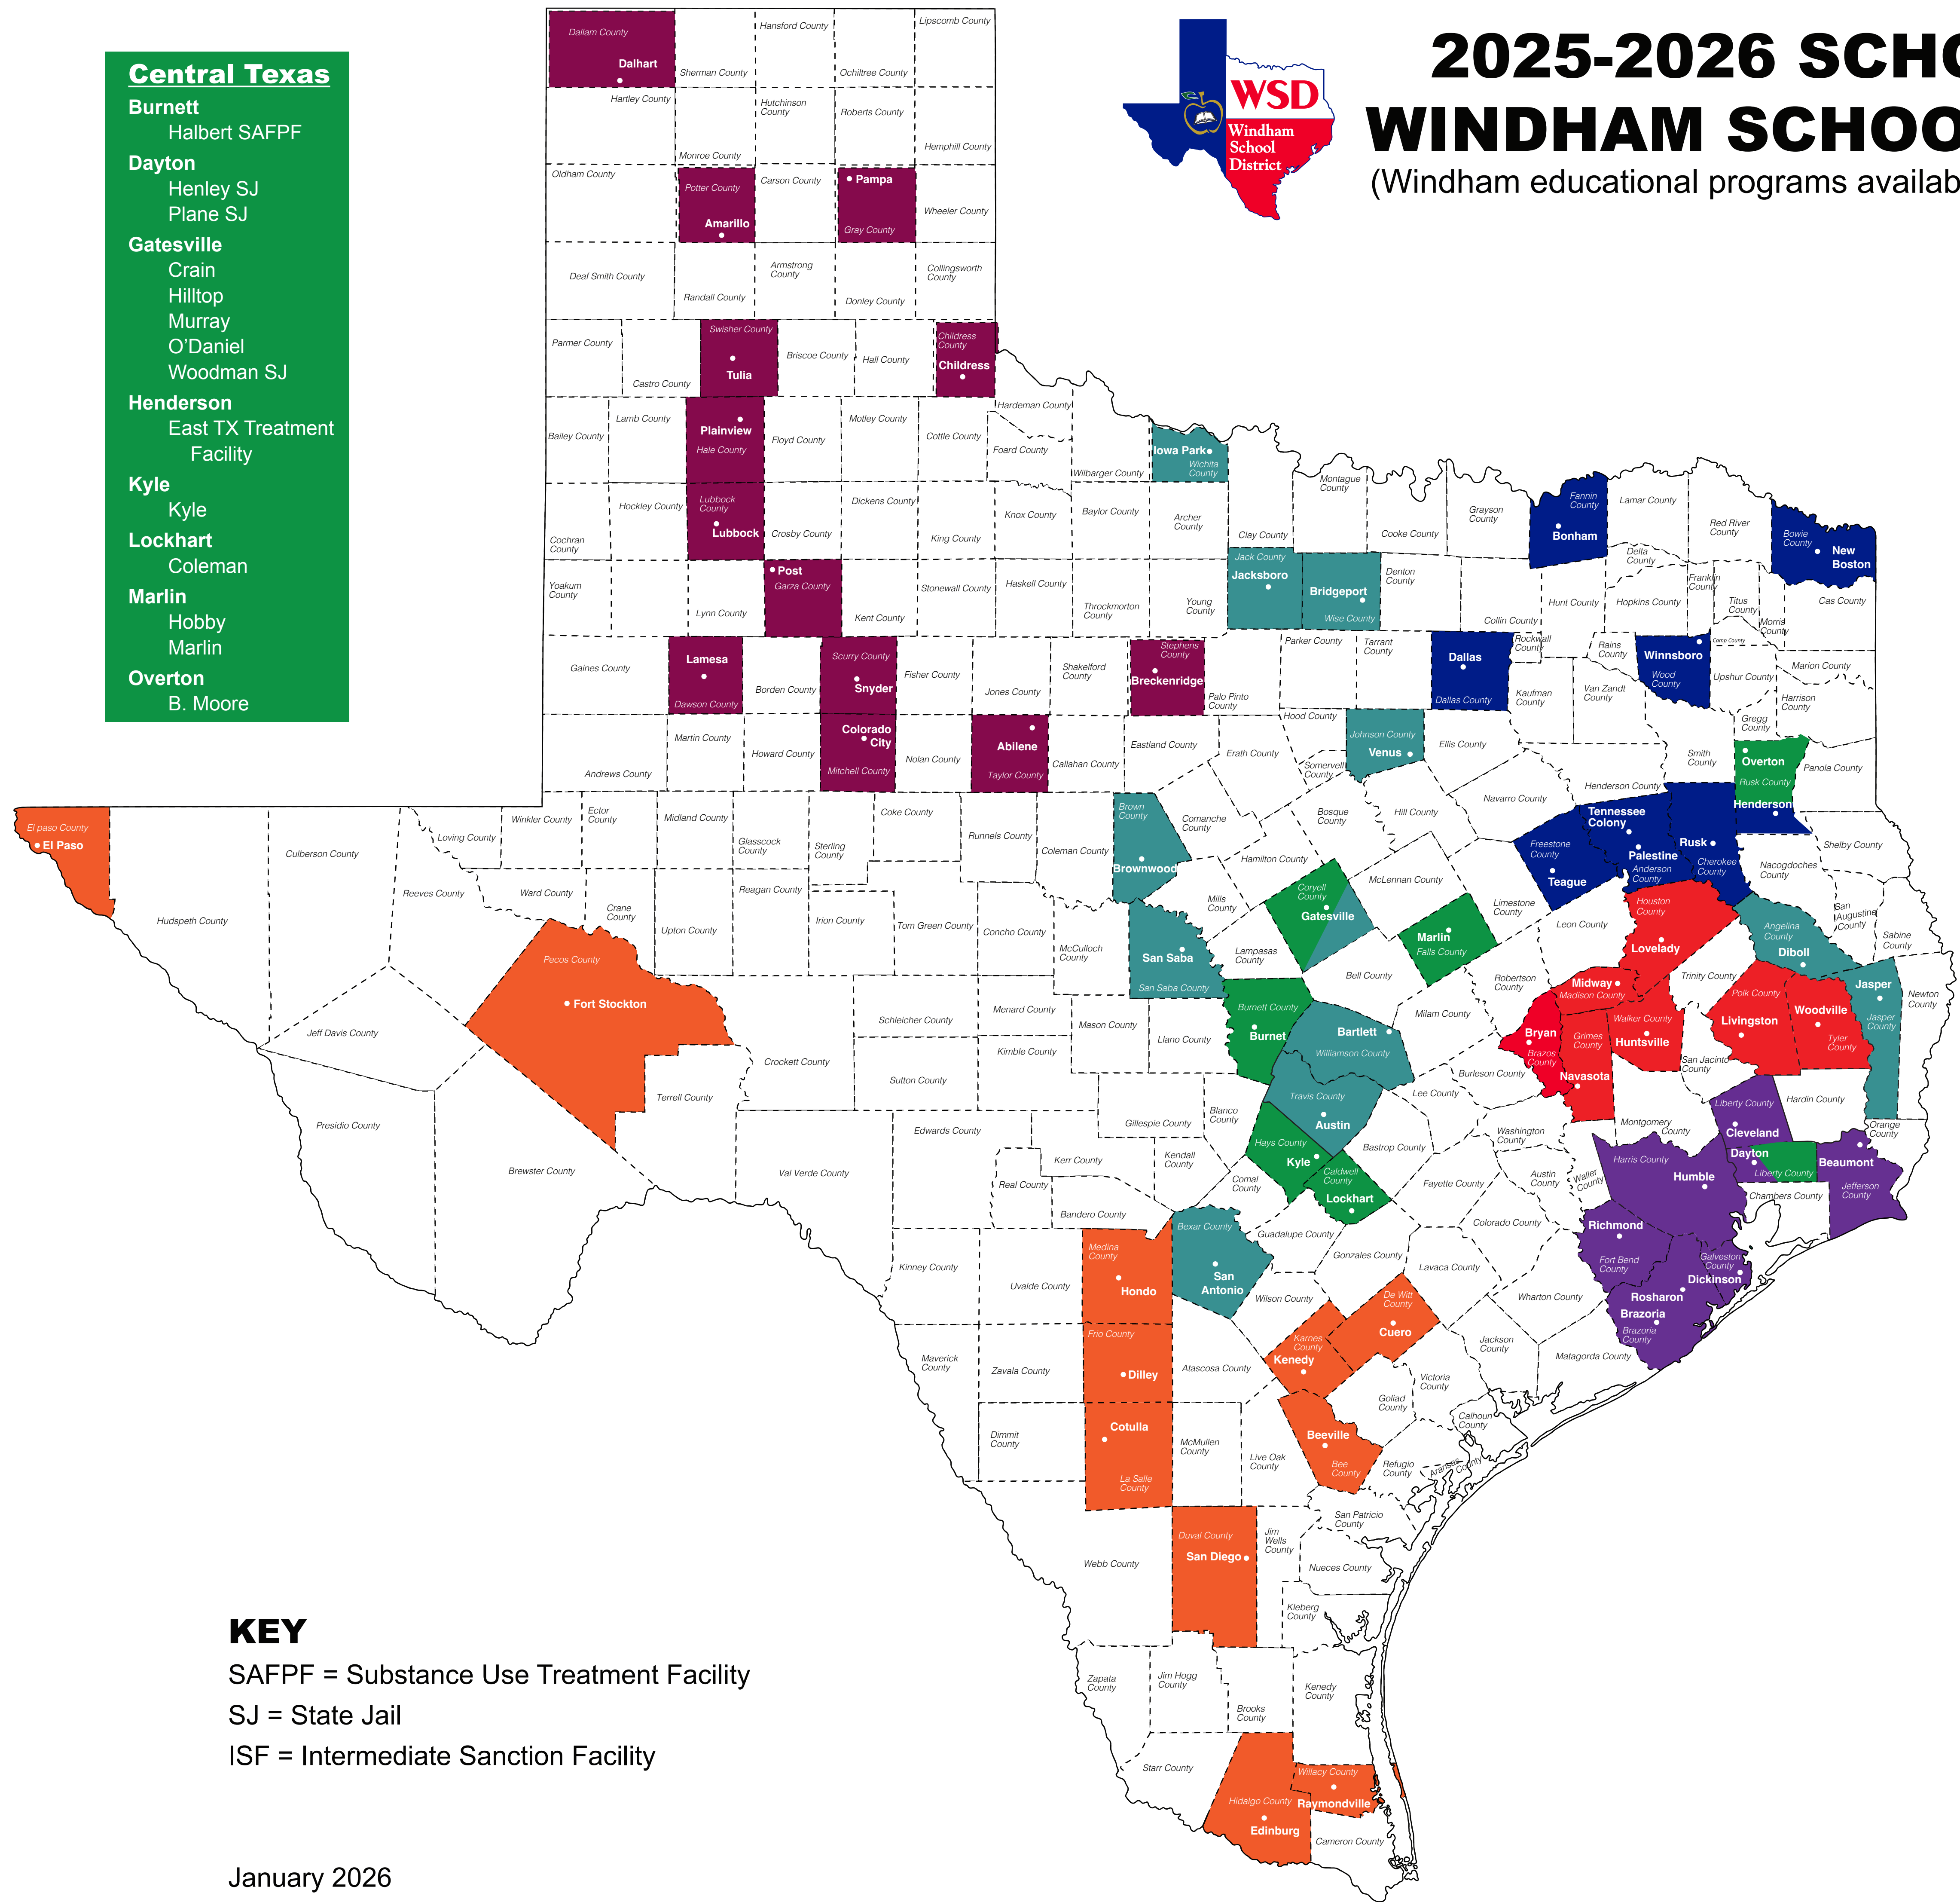

1. **Central Texas**
2. Burnett
     - Halbert SAFFP
   - Dayton
     - Henley SJ
     - Plane SJ
   - Gatesville
     - Crain
     - Hilltop
     - Murray
     - O'Daniel
     - Woodman SJ
   - Henderson
     - East TX Treatment Facility
   - Kyle
     - Kyle
   - Lockhart
     - Coleman
   - Marlin
     - Hobby
     - Marlin
   - Overton
     - B. Moore

1. **Bluebonnet**
2. Austin
     - Travis County SJ
   - Bartlett
     - Bartlett
   - Bridgeport
     - Bridgeport
   - Brownwood
     - Havins
   - Diboll
     - Diboll
     - Duncan
   - San Antonio
     - Dominguez SJ
   - Gatesville
     - Hughes
   - Iowa Park
     - Allred
   - Jacksboro
     - Lindsey SJ
   - Jasper
     - Goodman ISF
   - San Saba
     - San Saba
   - Venus
     - Estes

1. **North Texas**
2. Bonham
     - Cole SJ
     - C. Moore
   - Dallas
     - Hutchins SJ
   - Henderson
     - Bradshaw SJ
   - New Boston
     - Telford
   - Palestine
     - Gurney
     - Powledge
   - Rusk
     - Hodge
   - Teague
     - Boyd
   - Tennessee Colony
     - Beto
     - Coffield
     - Michael
   - Winnboro
     - Johnston SAFFP

1. **Alamo Star**
2. Beeville
     - Chase Field
     - Garza East
     - Garza West
     - McConnell
   - Cotulla
     - Cotulla
   - Cuero
     - Stevenson
   - Dilley
     - Briscoe
   - Edinburg
     - Lopez SJ
     - Segovia
   - El Paso
     - Sanchez SJ
   - Ft. Stockton
     - Ft. Stockton
     - Lynaugh
   - Hondo
     - Ney
     - Torres
   - Kenedy
     - Connally
   - Raymondville
     - Willacy SJ
   - San Diego
     - Glossbrenner SAFFP

1. **East Texas**
2. Bryan
     - Hamilton
   - Huntsville
     - Byrd
     - Ellis
     - Estelle
     - Goree
     - Holliday
     - Huntsville
     - Wynne
   - Livingston
     - Polunsky
   - Lovelady
     - Wainwright
   - Navasota
     - Luther
     - Pack
   - Midway
     - Ferguson
   - Woodville
     - Lewis

1. **Gulf Coast**
2. Beaumont
     - Gist SJ
     - LeBlanc
     - Stiles
   - Brazoria
     - Clemens
   - Cleveland
     - O.J. Bell
   - Dayton
     - Hightower
   - Dickinson
     - Young Medical Facility
   - Humble
     - Lychner SJ
   - Richmond
     - Jester 3
     - Scott
     - Vance
   - Rosharon
     - Memorial
     - Ramsey
     - Stringfellow
     - Terrell

KEY
SAFFP = Substance Use Treatment Facility
SJ = State Jail
ISF = Intermediate Sanction Facility